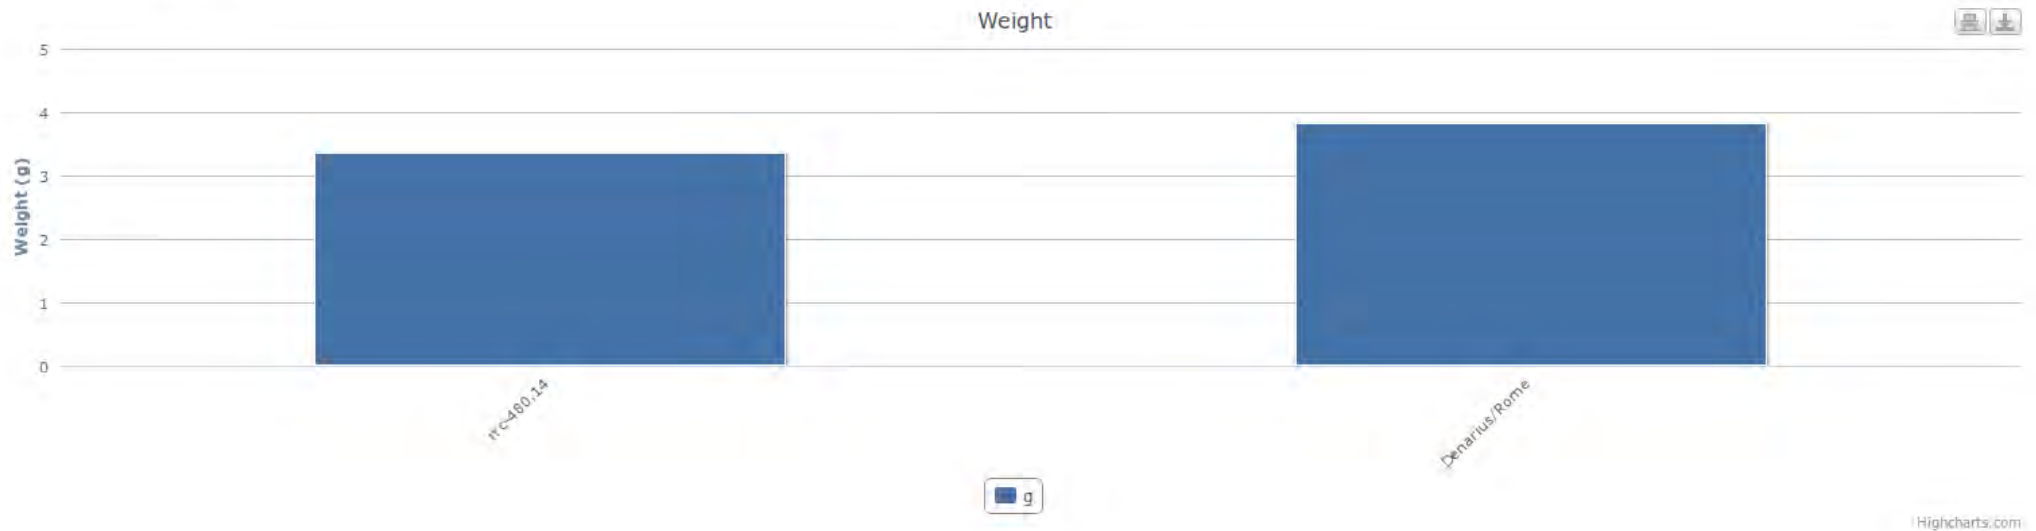

Quantitative Analysis

Average measurements for this coin type:

Axis: 5.50
Diameter: .00
Weight: 3.36

SPARQL measurement averages